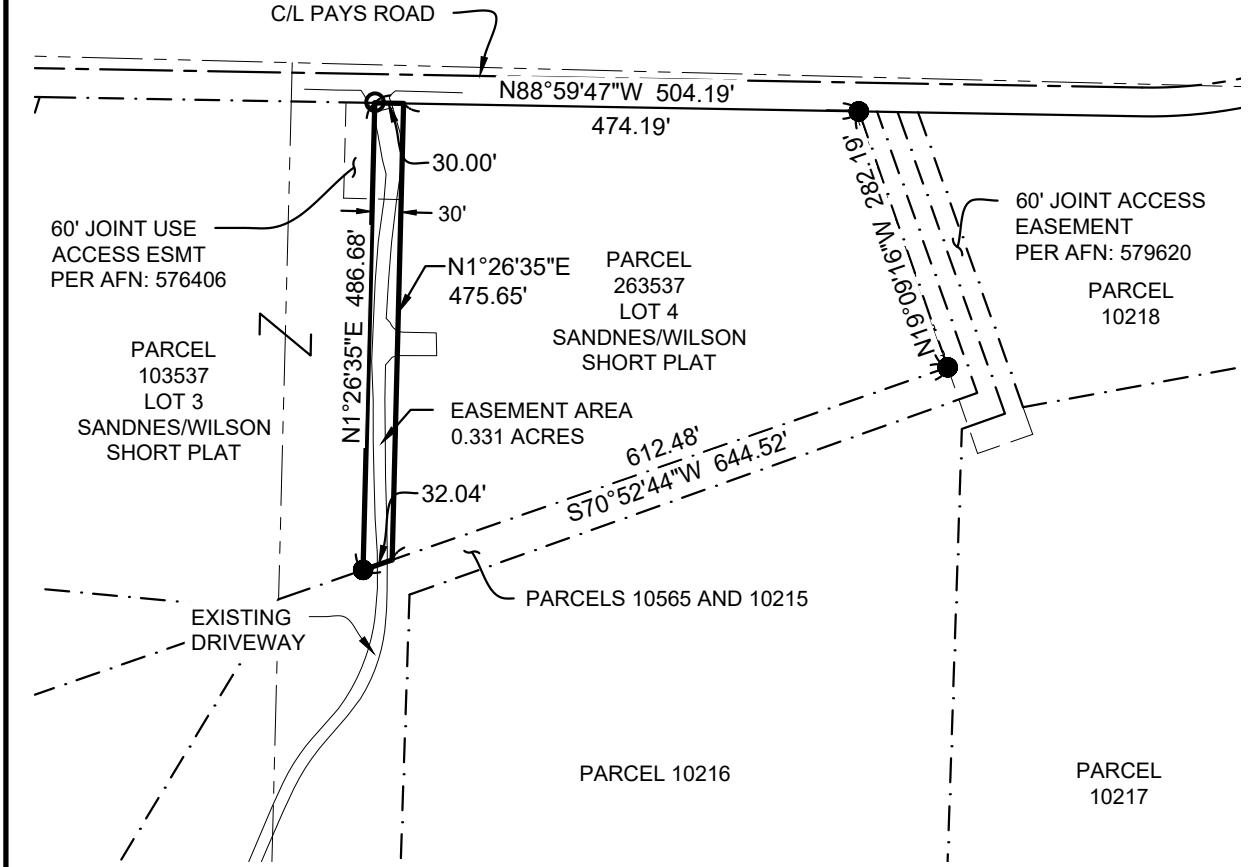

EXHIBIT B-2

PREPARED BY:
SAMUEL R. WARD, PLS
DATE: SEPTEMBER 25, 2023
PROJECT NO.: 1599.018

APS
SURVEY & MAPPING
Exceptional Service Has No Boundaries
13221 S.E. 26TH STREET, SUITE A, BELLEVUE, WA 98005
TEL: (425) 746-3200 WWW.APSSM.COM